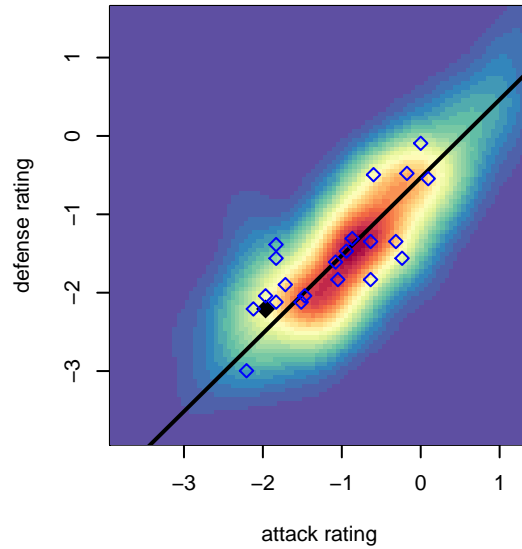

**attack and defense rating
relative to others at age
and all opponents in last 13 months**