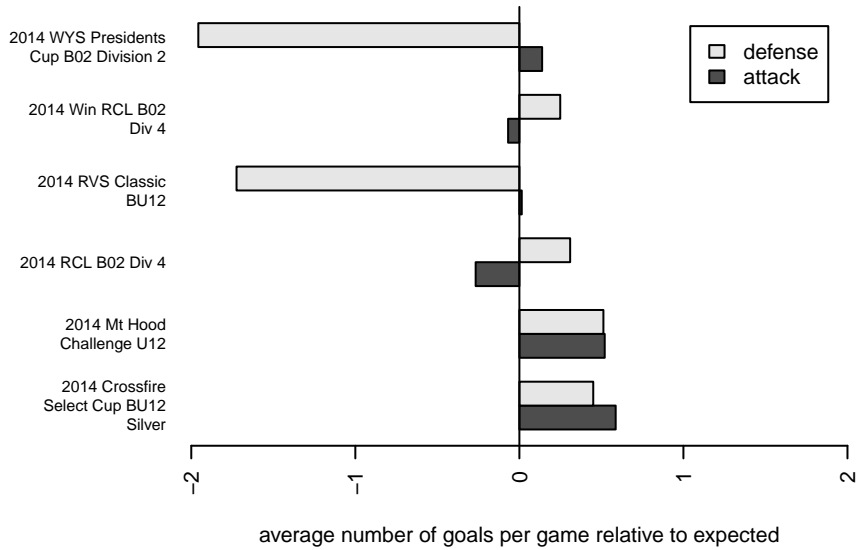

Performance relative to 13 month average