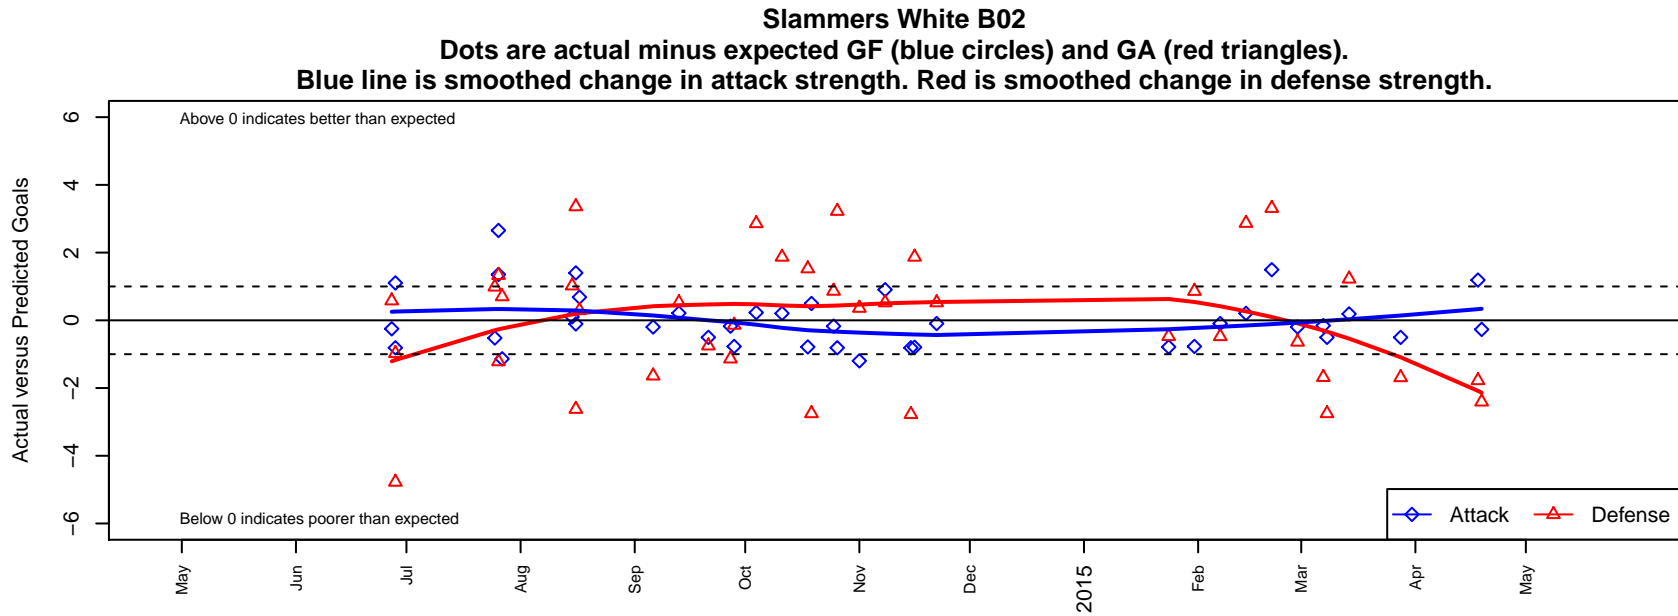

**attack and defense variance (black dot)
relative to other teams
and top 10 in region**

**attack and defense rating
relative to others at age
and all opponents in last 13 months**

Slammers White B02

Rainier Valley Slammers
Auburn, WA
B02 total strength=203
attack=0.14 defense=0.11
fall league = RCL B02 Div 4
spr league = Win RCL B02 Div 4
notes= Tew 2013

alt names used:
RVS B02 White
RVS B02 White
RVS B02 White
RVS Slammers B02 White
RVS Slammers B02 White
RVS Slammers B02 White

Venues played:
2014 RVS Classic BU12
2014 Crossfire Select Cup BU12 Silver
2014 Mt Hood Challenge U12
2014 RCL B02 Div 4
2014 Win RCL B02 Div 4
2014 WYS Presidents Cup B02 Division 2