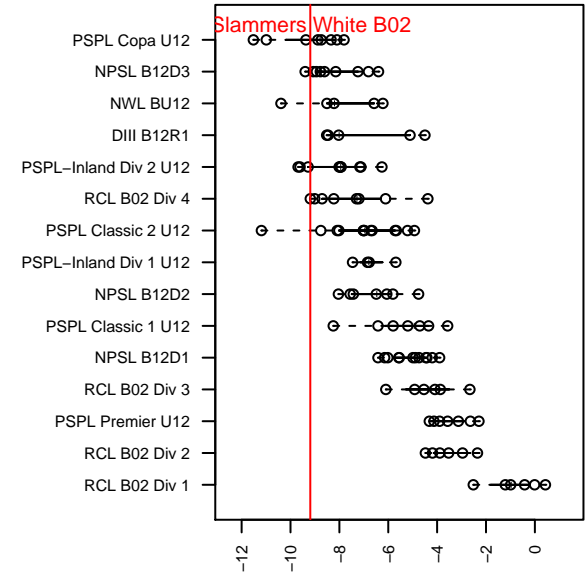

**attack and defense rating
relative to others at age
and all opponents in last 13 months**